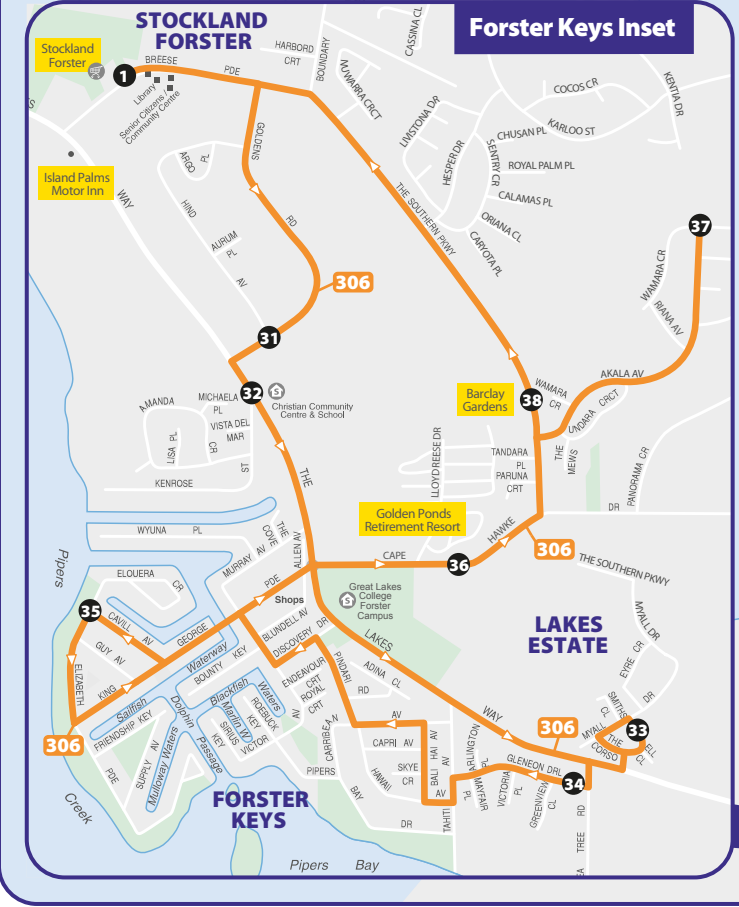

Forster Tuncurry Town Bus Map

- **303 Stockland Forster - Forster - Tuncurry** via Cape Hawke Hospital and Legacy Village
⋯ service to Palmway Cres on request only
 - **304 Stockland Forster - Forster - Tuncurry** via Club Forster, Bowling Clubs and Cape Hawke Hospital
 - **305 Stockland Forster - Forster** via One Mile, Golf Club and Club Forster
⋯ service to Club Forster on request only
 - **306 Stockland Forster - Forster Keys** via Lakes Estate and Golden Ponds Resort
- Bus Route
 S School
 Occasional Service
 + Hospital
303 Route Number
 A Map Reference
● Shopping Centre

Grandis Drive Inset
 Portion of road not shown to allow addition of Racecourse Estate
 To Forster Tuncurry see main map

Forster Keys Inset

Route 306 to Forster Keys - see inset